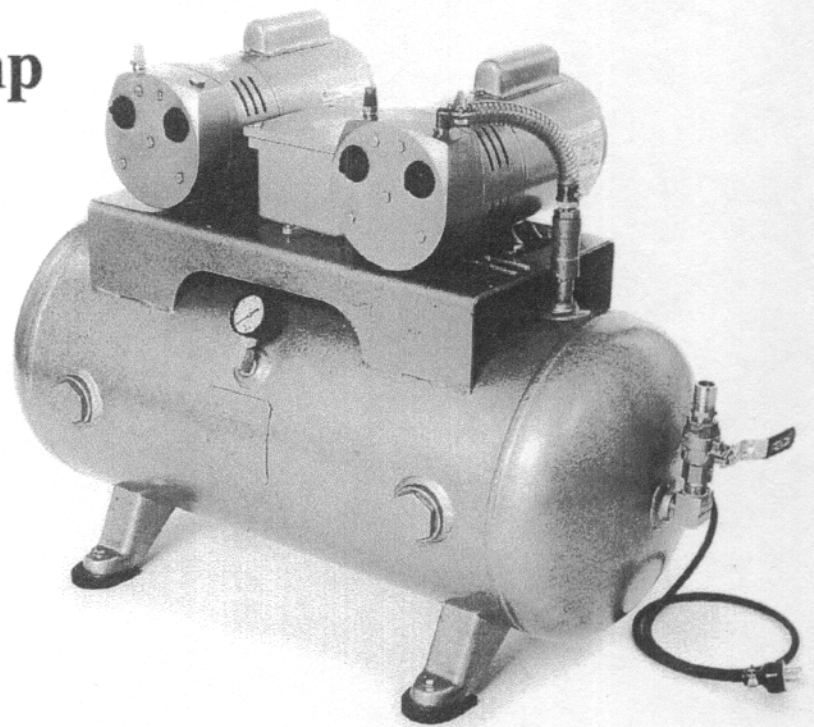

Vacuum Systems

Single Pump

Vacuum Pump

- 3/4 Hp Oilless Pump
- 30 Gallon Tank
- Automatic On/Off
- 16-25 in. of Mercury

• **Foot Pedal**

Twin Pump

- **Durable**
- **Reliable**
- **Dependable**
- **Guaranteed**