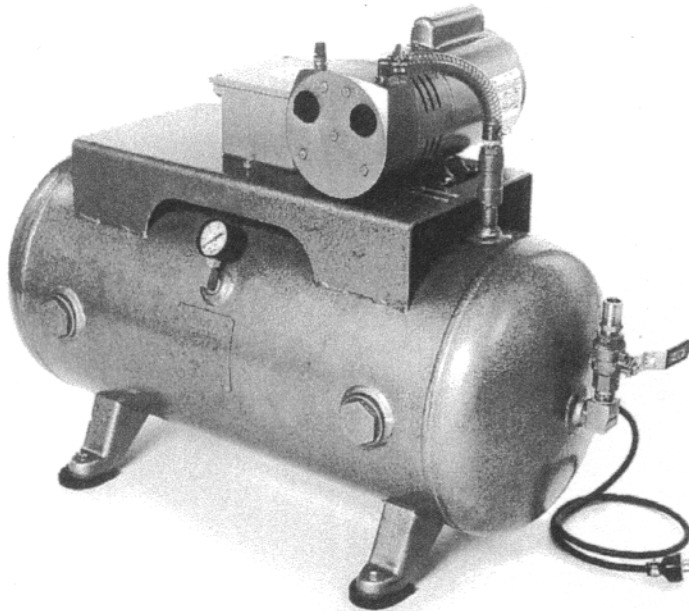

Vacuum Systems

Single Pump

Vacuum Pump

- 3/4 Hp Oilless Pump
- 30 Gallon Tank
- Automatic On/Off
- 16-25 in. of Mercury

• **Foot Pedal**

Twin Pump

- **Durable**
- **Reliable**
- **Dependable**
- **Guaranteed**